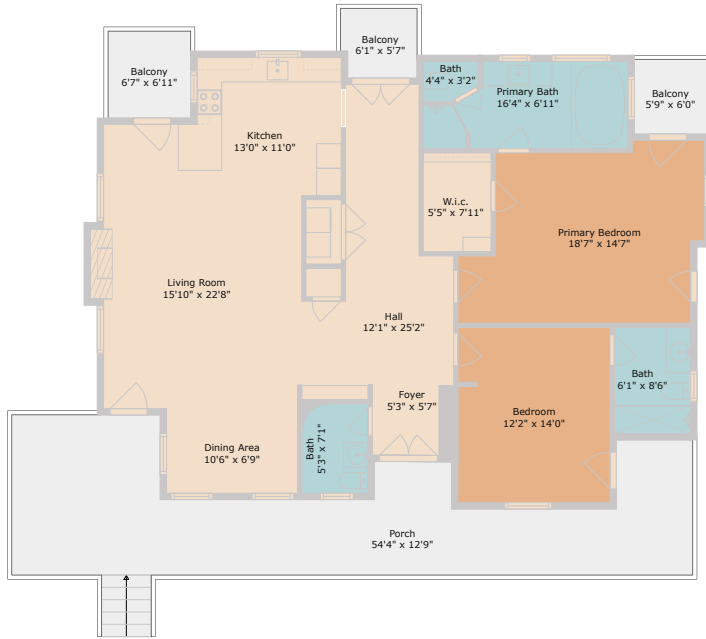

**TWIST
TOURS**

Clear Sail Crew

📞 512-333-0990

✉️ crew@clearsailrealty.com

🌐 clearsailrealty.com

© 2025 TBD. All rights reserved. This floor plan is an approximation of existing structures and features and is provided for convenience only with the permission of the seller. All measurements are approximate and not guaranteed to be exact or to scale. Buyer should confirm measurements using their own sources.