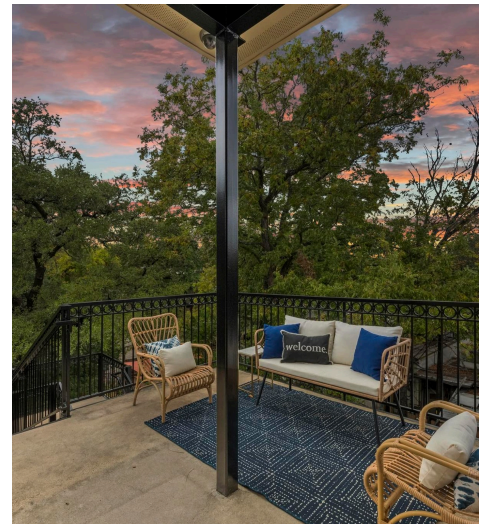

**TWIST
TOURS**

Clear Sail Crew

📞 512-333-0990

✉️ crew@clearsailrealty.com

🌐 clearsailrealty.com

© 2025 TBD. All rights reserved. This floor plan is an approximation of existing structures and features and is provided for convenience only with the permission of the seller. All measurements are approximate and not guaranteed to be exact or to scale. Buyer should confirm measurements using their own sources.