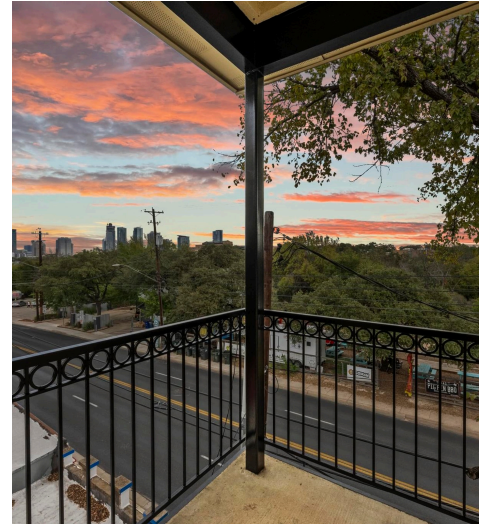

1310 South 1st Street Ste 300
Austin, TX 78704

See online or with your mobile device:
<https://1310south1ststreet.mls.tours>

Floor Plan Created By Cubicasa App. Measurements Deemed Highly Reliable But Not Guaranteed.