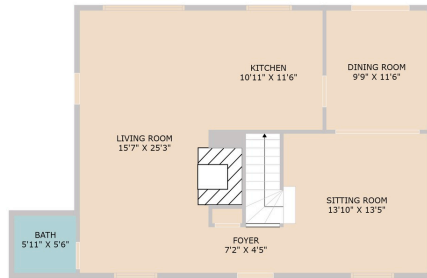

FLOOR 1

© 2025 TBD. All rights reserved. This floor plan is an approximation of existing structures and features and is provided for convenience only with the permission of the seller. All measurements are approximate and not guaranteed to be exact or to scale. Buyer should confirm measurements using their own sources.