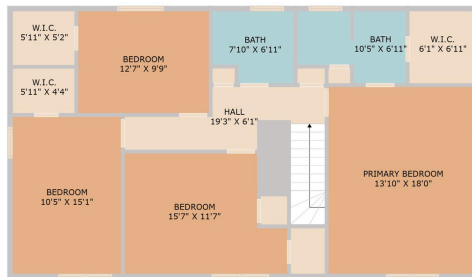

FLOOR 2

© 2025 TBD. All rights reserved. This floor plan is an approximation of existing structures and features and is provided for convenience only with the permission of the seller. All measurements are approximate and not guaranteed to be exact or to scale. Buyer should confirm measurements using their own sources.