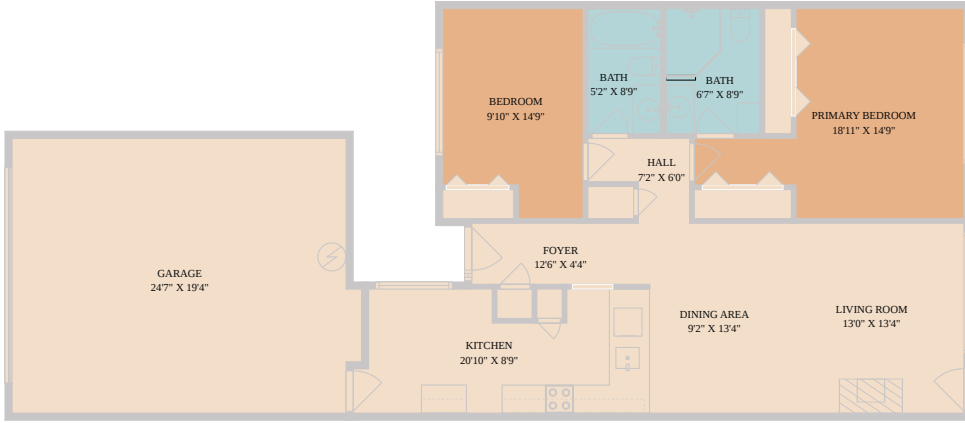

**TWIST
TOURS**

Christian Erichson

📞 512.436.3312

✉️ christian@live512.com

© 2026 331 Enterprises, LLC. All rights reserved. This floor plan is an approximation of existing structures and features and is provided for convenience only with the permission of the seller. All measurements are approximate and not guaranteed to be exact or to scale. Buyer should confirm measurements using their own sources.