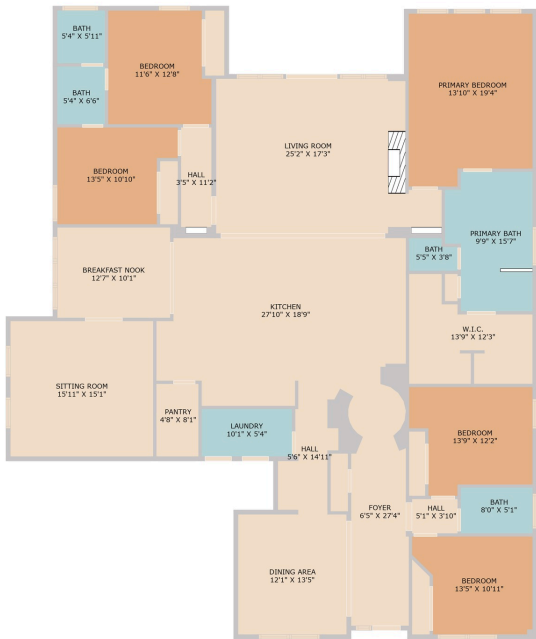

8409 Lookout Cliff Pass
Austin, TX 78737

See online or with your mobile device:
<https://8409lookoutcliffpass.mls.tours>

Floor Plan Created By Cubicasa App. Measurements Deemed Highly Reliable But Not Guaranteed.

© 2025 TBD. All rights reserved. This floor plan is an approximation of existing structures and features and is provided for convenience only with the permission of the seller. All measurements are approximate and not guaranteed to be exact or to scale. Buyer should confirm measurements using their own sources.