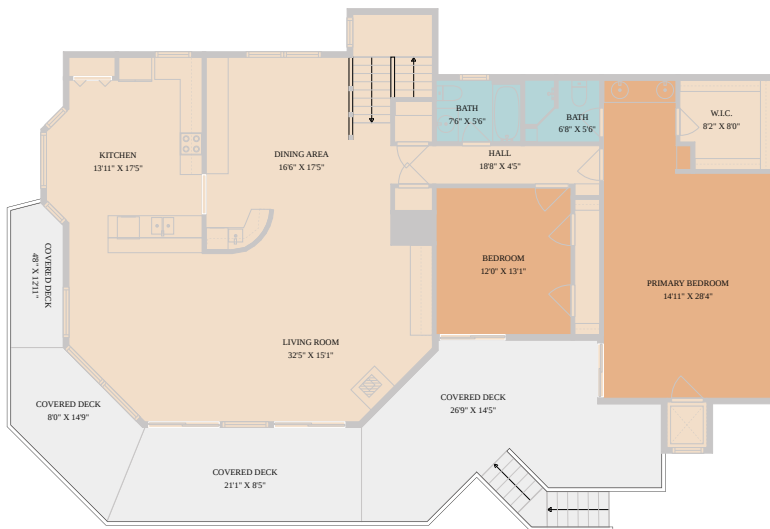

TWIST TOURS