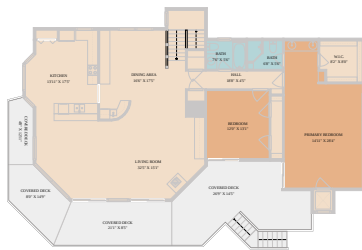

TWIST TOURS

TWIST TOURS

1ST FLOOR

BASEMENT

TWIST TOURS

© 2026 331 Enterprises, LLC. All rights reserved. This floor plan is an approximation of existing structures and features and is provided for convenience only with the permission of the seller. All measurements are approximate and not guaranteed to be exact or to scale. Buyer should confirm measurements using their own sources.