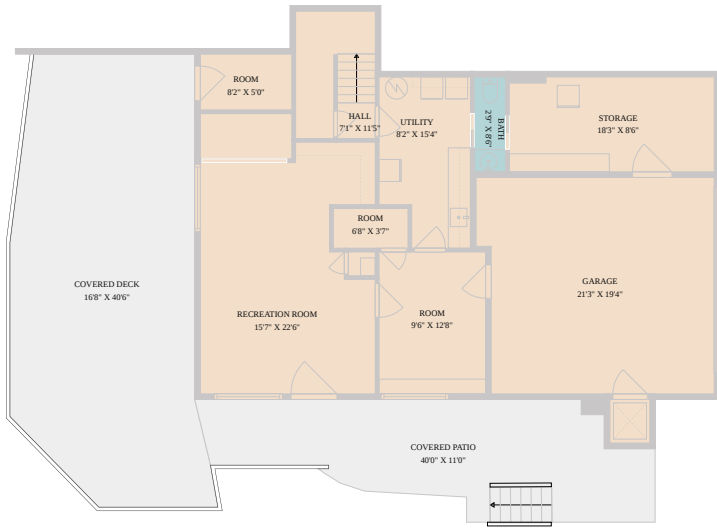

TWIST TOURS