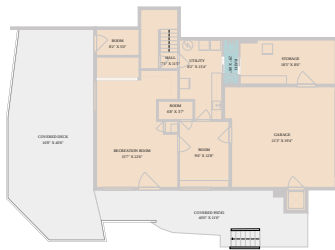

BASEMENT

TWIST TOURS