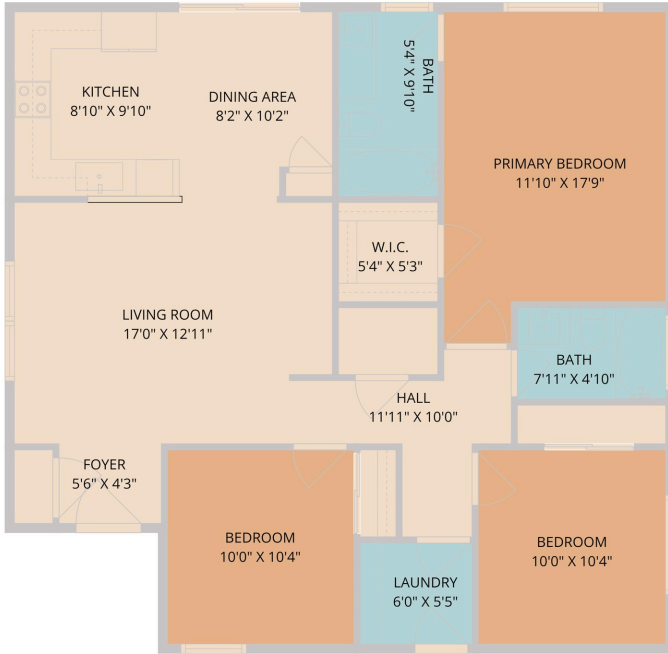

**TWIST
TOURS**

Mike & Chrissy Caputo

Broker/ Owner

📞 512-748-4650

✉️ chrissy@austinsummitgroup.com

🌐 www.austinsummitgroup.com/

© 2026 331 Enterprises, LLC. All rights reserved. This floor plan is an approximation of existing structures and features and is provided for convenience only with the permission of the seller. All measurements are approximate and not guaranteed to be exact or to scale. Buyer should confirm measurements using their own sources.