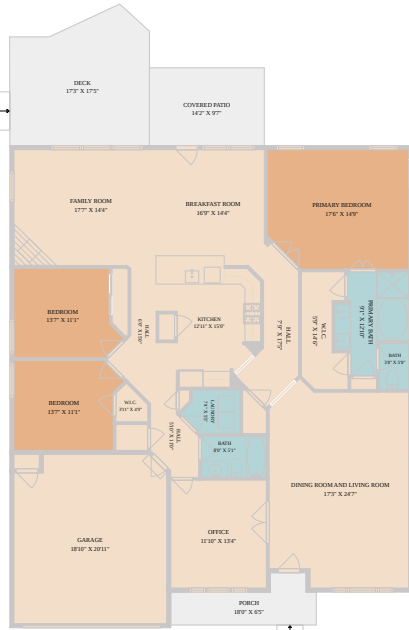

**TWIST
TOURS**

Elizabeth Riley

REALTOR®

📞 512.658.0045

✉️ elizabeth@luxepg.com

🌐 luxepg.com/

LUXE
PROPERTY GROUP

© 2026 331 Enterprises, LLC. All rights reserved. This floor plan is an approximation of existing structures and features and is provided for convenience only with the permission of the seller. All measurements are approximate and not guaranteed to be exact or to scale. Buyer should confirm measurements using their own sources.