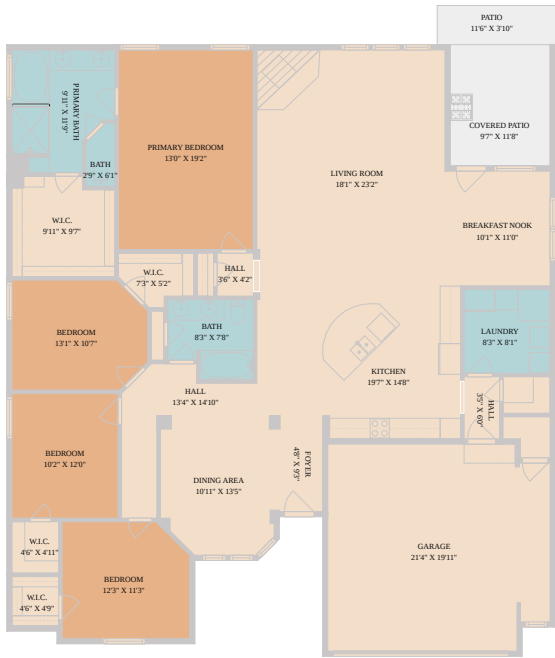

**TWIST
TOURS**

© 2026 331 Enterprises, LLC. All rights reserved. This floor plan is an approximation of existing structures and features and is provided for convenience only with the permission of the seller. All measurements are approximate and not guaranteed to be exact or to scale. Buyer should confirm measurements using their own sources.