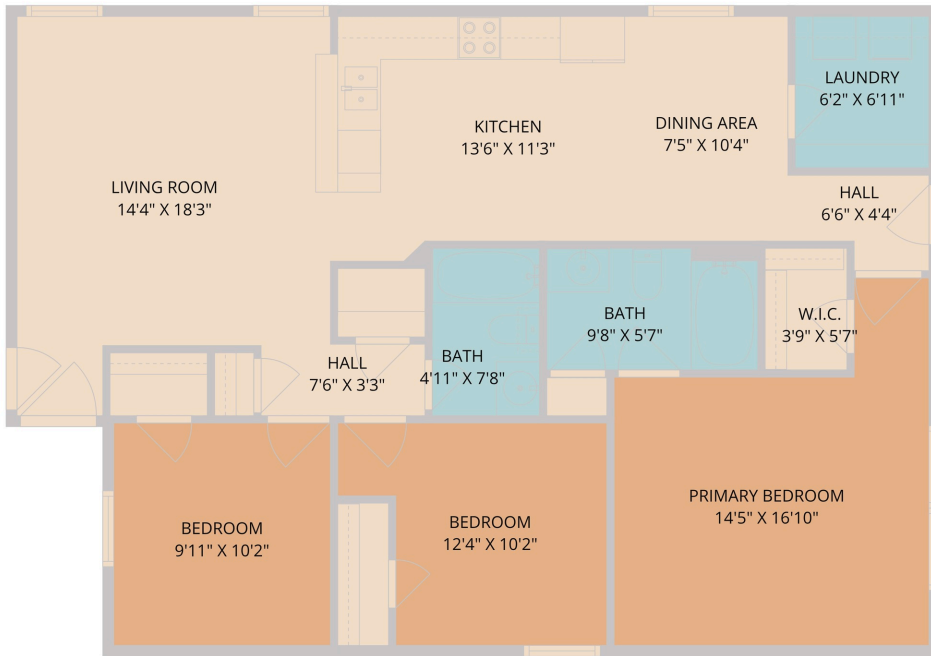

**TWIST
TOURS**