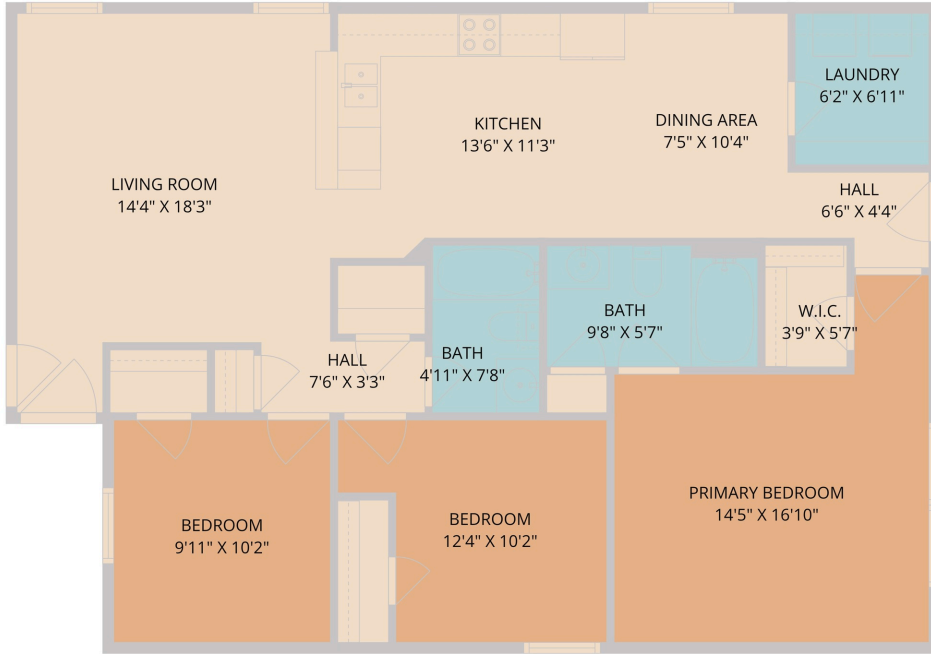

**TWIST
TOURS**

The Cummings Team®
Realtor®, GRI®, SRS, ABR, RENE
☎ (512) 619-3186
✉ hello@cummingsteam.com
🌐 www.cummingsteam.com/

© 2026 331 Enterprises, LLC. All rights reserved. This floor plan is an approximation of existing structures and features and is provided for convenience only with the permission of the seller. All measurements are approximate and not guaranteed to be exact or to scale. Buyer should confirm measurements using their own sources.