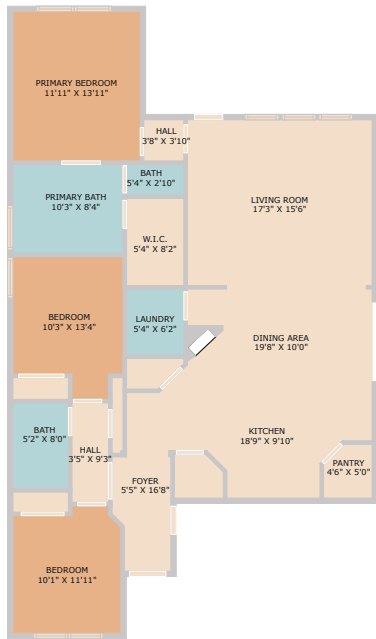

© 2025 TBD. All rights reserved. This floor plan is an approximation of existing structures and features and is provided for convenience only with the permission of the seller. All measurements are approximate and not guaranteed to be exact or to scale. Buyer should confirm measurements using their own sources.