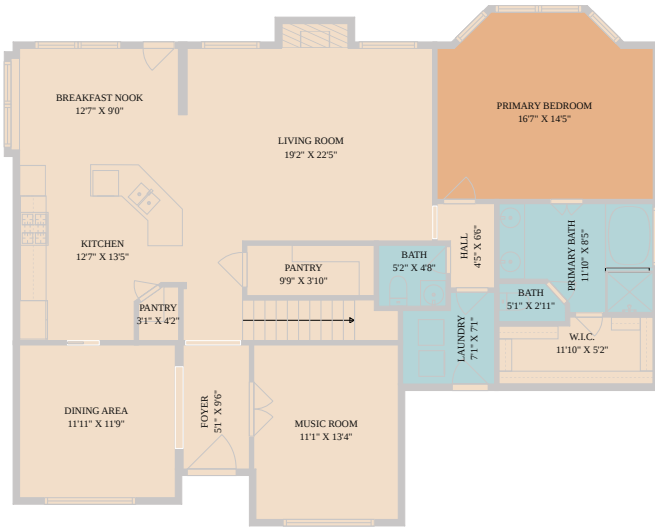

TWIST TOURS