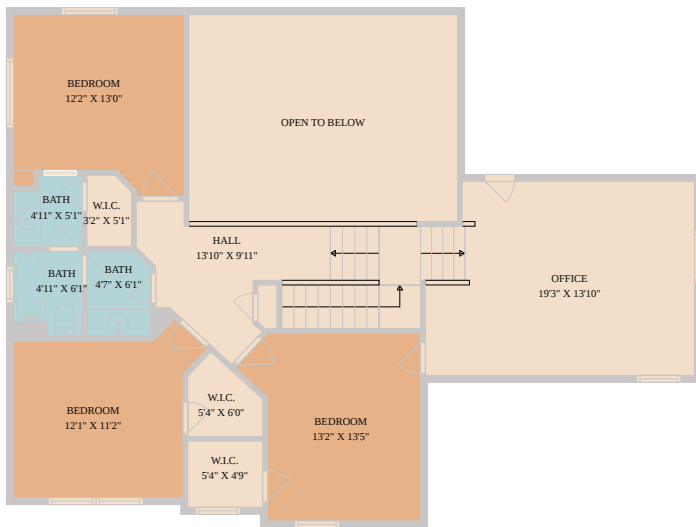

TWIST TOURS