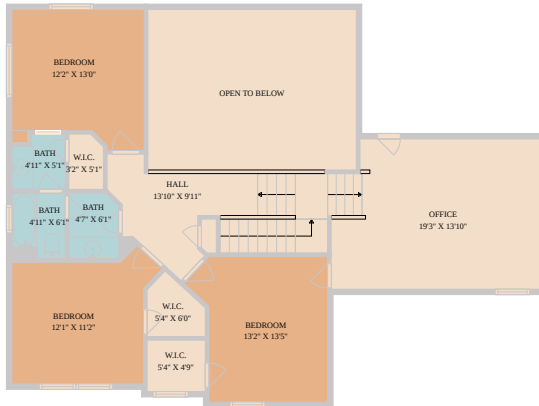

TWIST TOURS