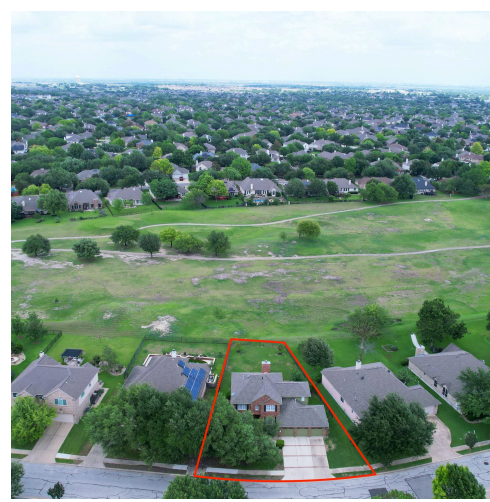

TWIST TOURS