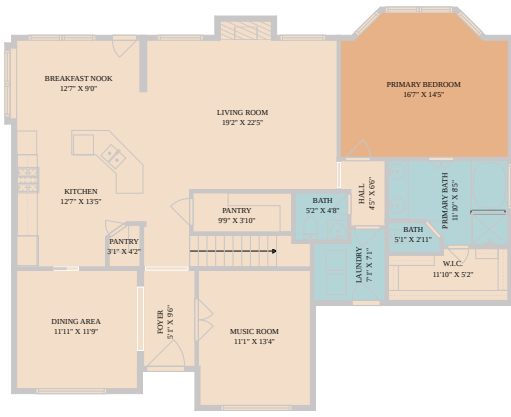

TWIST TOURS