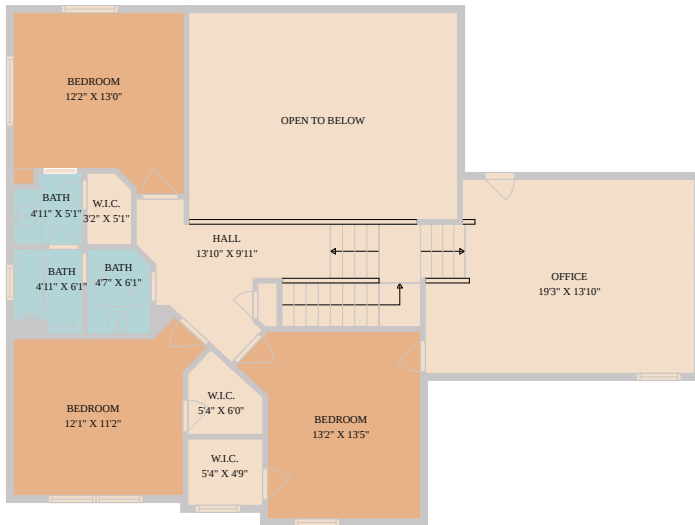

TWIST TOURS