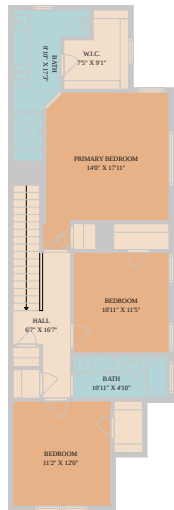

**TWIST
TOURS**

**TWIST
TOURS**

**TWIST
TOURS**

© 2026 331 Enterprises, LLC. All rights reserved. This floor plan is an approximation of existing structures and features and is provided for convenience only with the permission of the seller. All measurements are approximate and not guaranteed to be exact or to scale. Buyer should confirm measurements using their own sources.