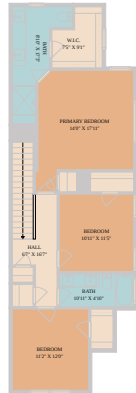

TWIST TOURS