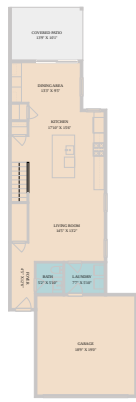

TWIST TOURS