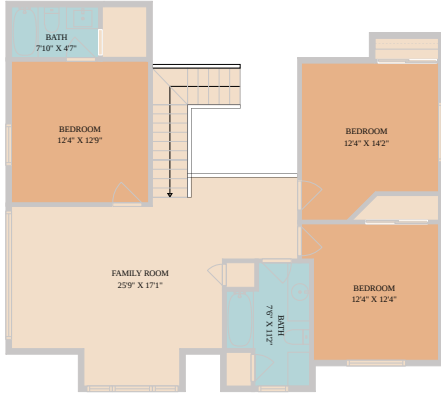

TWIST TOURS