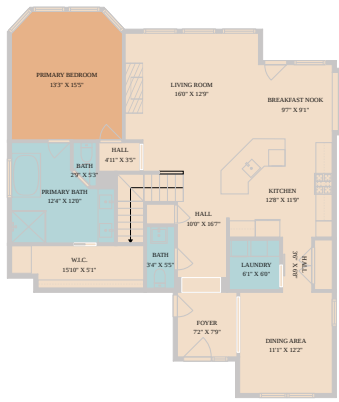

TWIST TOURS