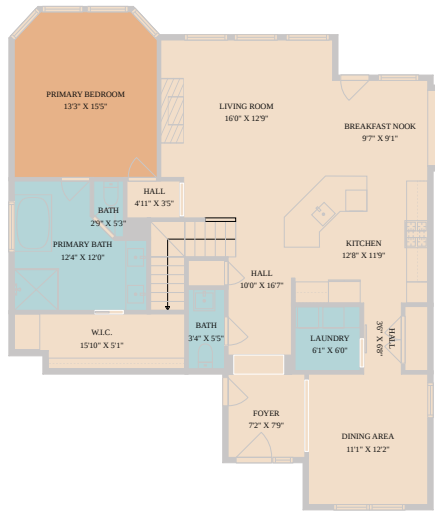

TWIST TOURS

TWIST TOURS

TWIST TOURS

© 2026 331 Enterprises, LLC. All rights reserved. This floor plan is an approximation of existing structures and features and is provided for convenience only with the permission of the seller. All measurements are approximate and not guaranteed to be exact or to scale. Buyer should confirm measurements using their own sources.