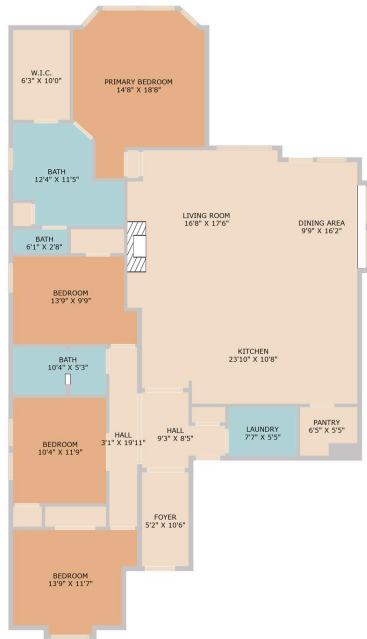

5401 Buchanan Draw Road  
Austin, TX 78738

See online or with your mobile device:  
<https://5401buchanandrawroad.mls.tours>

Floor Plan Created By Cubicasa App. Measurements Deemed Highly Reliable But Not Guaranteed.

© 2025 TBD. All rights reserved. This floor plan is an approximation of existing structures and features and is provided for convenience only with the permission of the seller. All measurements are approximate and not guaranteed to be exact or to scale. Buyer should confirm measurements using their own sources.