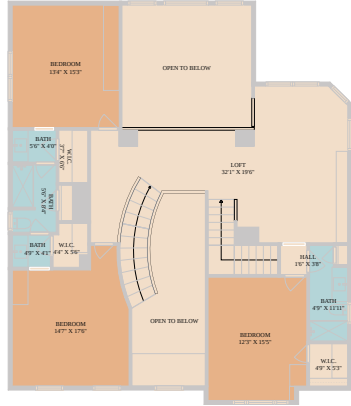

**TWIST
TOURS**