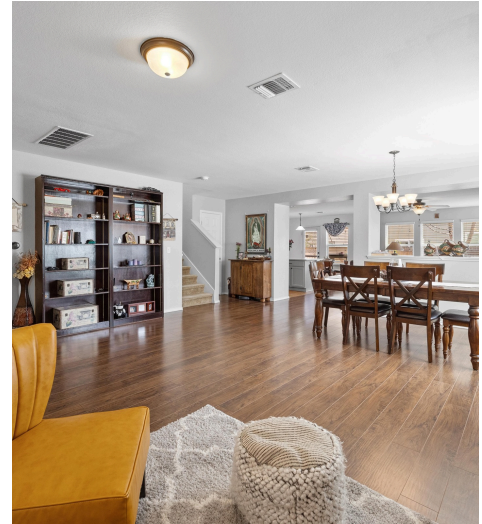

FLOOR 1

FLOOR 2

© 2025 TBD. All rights reserved. This floor plan is an approximation of existing structures and features and is provided for convenience only with the permission of the seller. All measurements are approximate and not guaranteed to be exact or to scale. Buyer should confirm measurements using their own sources.