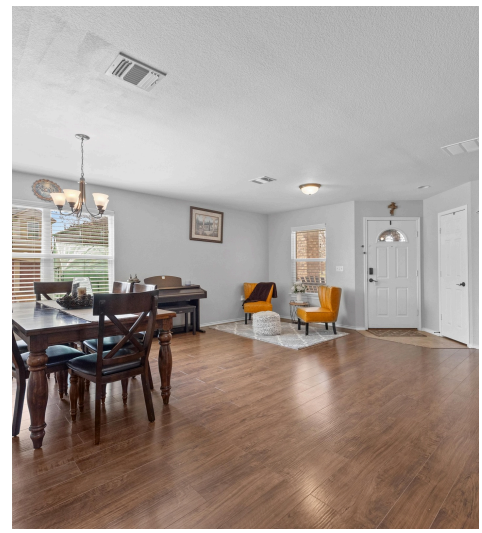

FLOOR 1

FLOOR 2

© 2025 TBD. All rights reserved. This floor plan is an approximation of existing structures and features and is provided for convenience only with the permission of the seller. All measurements are approximate and not guaranteed to be exact or to scale. Buyer should confirm measurements using their own sources.