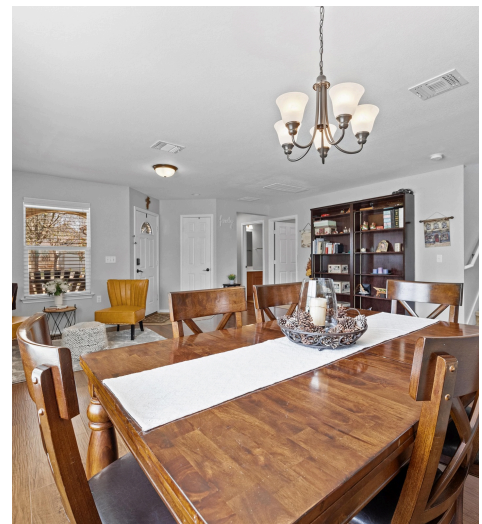

FLOOR 1

FLOOR 2

© 2025 TBD. All rights reserved. This floor plan is an approximation of existing structures and features and is provided for convenience only with the permission of the seller. All measurements are approximate and not guaranteed to be exact or to scale. Buyer should confirm measurements using their own sources.