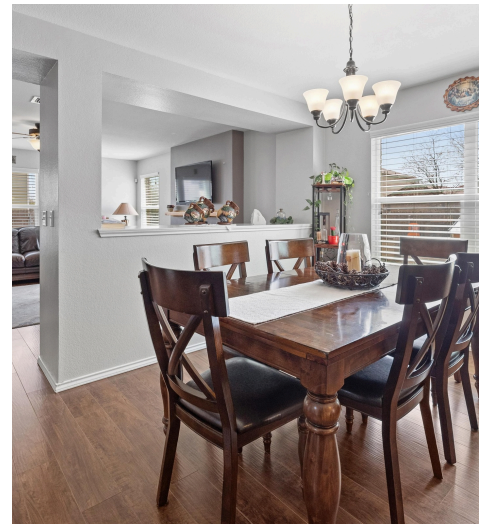

FLOOR 1

FLOOR 2

© 2025 TBD. All rights reserved. This floor plan is an approximation of existing structures and features and is provided for convenience only with the permission of the seller. All measurements are approximate and not guaranteed to be exact or to scale. Buyer should confirm measurements using their own sources.