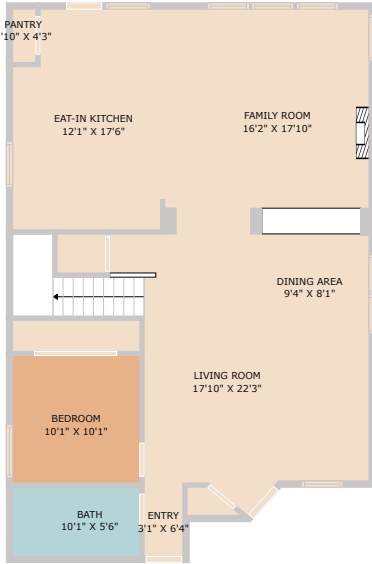

FLOOR 1

Bella Lopez | Bella Properties Group eXp Luxury

📞 512-773-7220

✉ bellaPgroup@gmail.com

🌐 bellapropertiesgroupcom.exprealty.com/index.php

© 2025 TBD. All rights reserved. This floor plan is an approximation of existing structures and features and is provided for convenience only with the permission of the seller. All measurements are approximate and not guaranteed to be exact or to scale. Buyer should confirm measurements using their own sources.