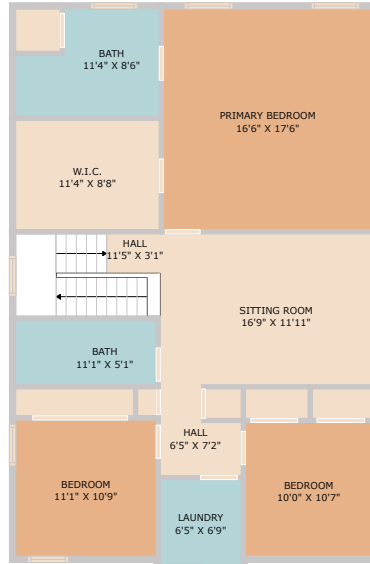

FLOOR 2

Bella Lopez | Bella Properties Group eXp Luxury

📞 512-773-7220

✉ bellaPgroup@gmail.com

🌐 bellapropertiesgroupcom.exprealty.com/index.php

© 2025 TBD. All rights reserved. This floor plan is an approximation of existing structures and features and is provided for convenience only with the permission of the seller. All measurements are approximate and not guaranteed to be exact or to scale. Buyer should confirm measurements using their own sources.