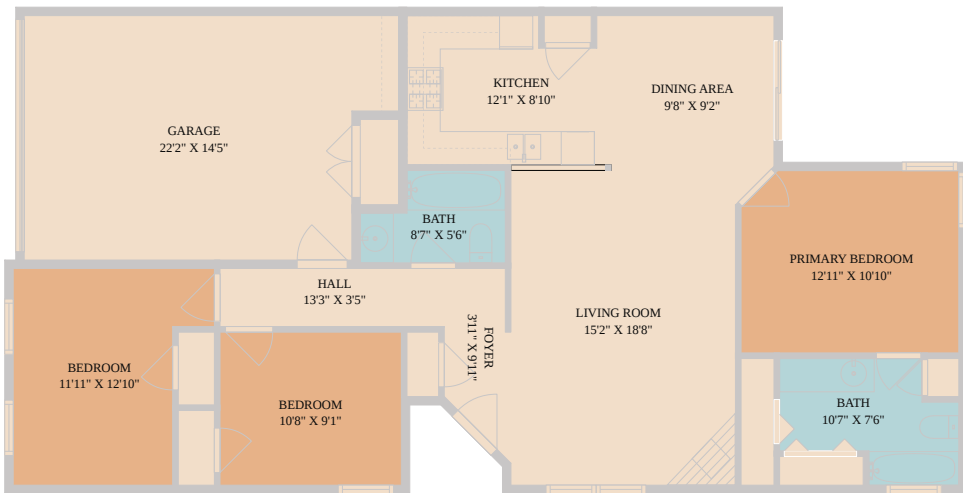

**TWIST
TOURS**

© 2026 331 Enterprises, LLC. All rights reserved. This floor plan is an approximation of existing structures and features and is provided for convenience only with the permission of the seller. All measurements are approximate and not guaranteed to be exact or to scale. Buyer should confirm measurements using their own sources.