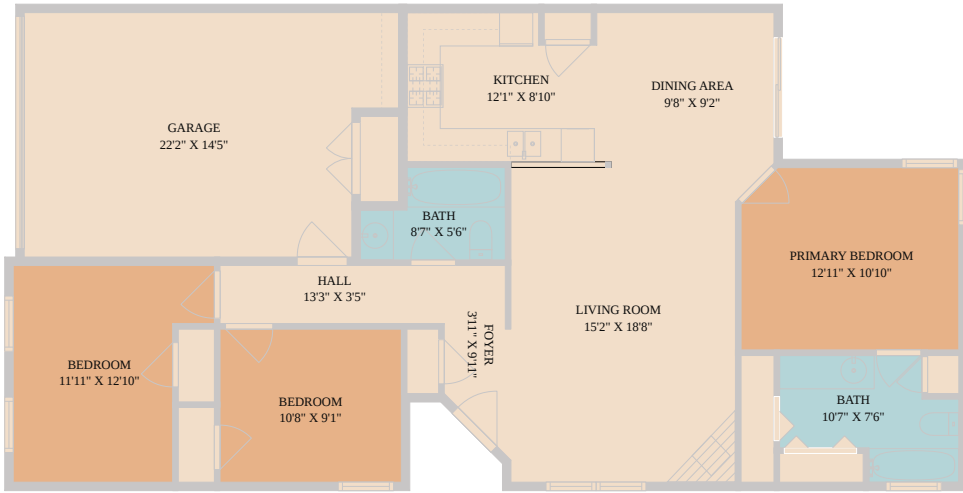

**TWIST
TOURS**

Ron Redder

Broker

📞 5126578674

✉️ ron@presidiogroup.com

🌐 www.presidiogroup.com

© 2026 331 Enterprises, LLC. All rights reserved. This floor plan is an approximation of existing structures and features and is provided for convenience only with the permission of the seller. All measurements are approximate and not guaranteed to be exact or to scale. Buyer should confirm measurements using their own sources.