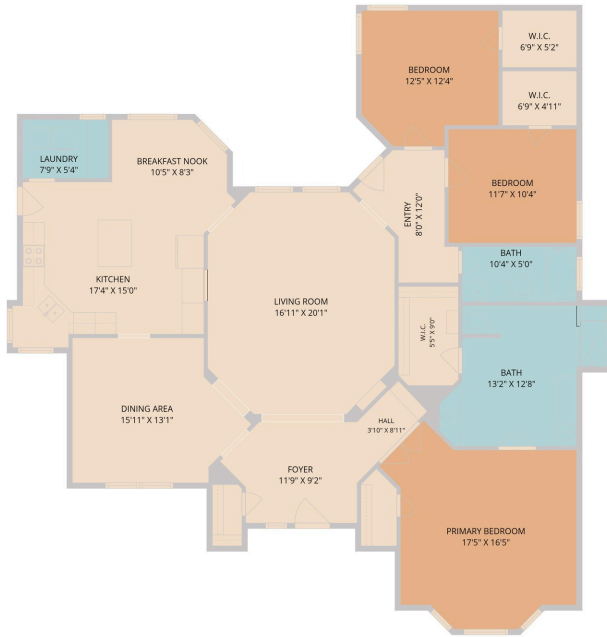

**TWIST
TOURS**

© 2026 331 Enterprises, LLC. All rights reserved. This floor plan is an approximation of existing structures and features and is provided for convenience only with the permission of the seller. All measurements are approximate and not guaranteed to be exact or to scale. Buyer should confirm measurements using their own sources.