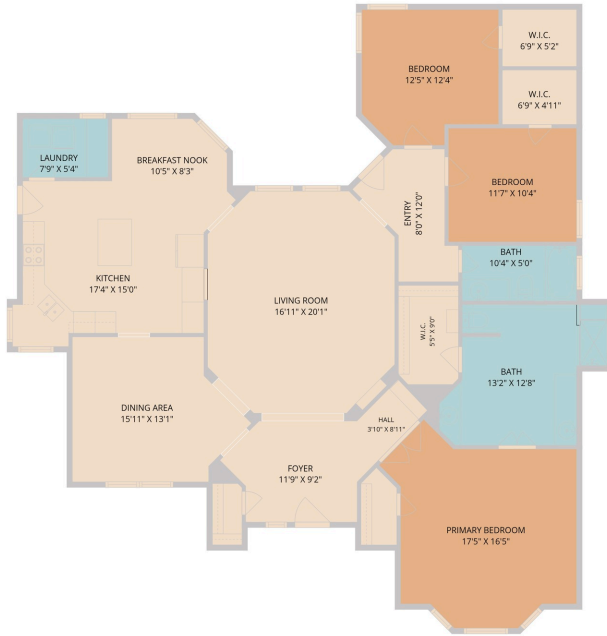

**TWIST
TOURS**

DeLacey Martin

✉ delacey.swords@gmail.com

© 2026 331 Enterprises, LLC. All rights reserved. This floor plan is an approximation of existing structures and features and is provided for convenience only with the permission of the seller. All measurements are approximate and not guaranteed to be exact or to scale. Buyer should confirm measurements using their own sources.