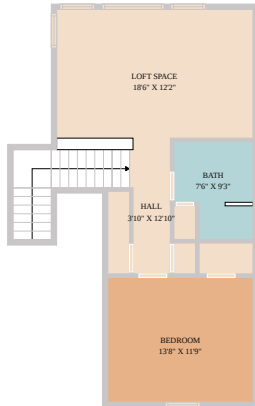

TWIST TOURS