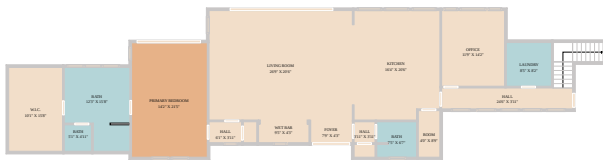

TWIST TOURS