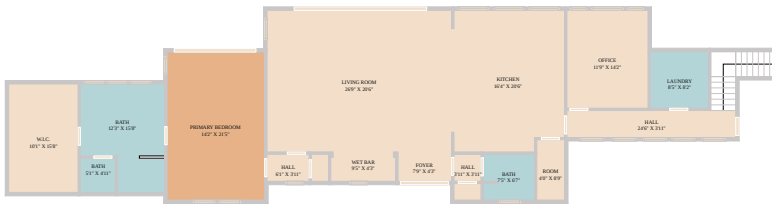

TWIST TOURS