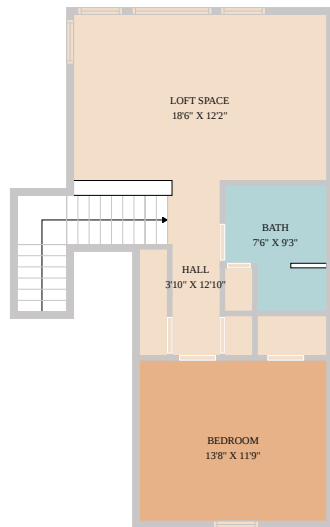

TWIST TOURS