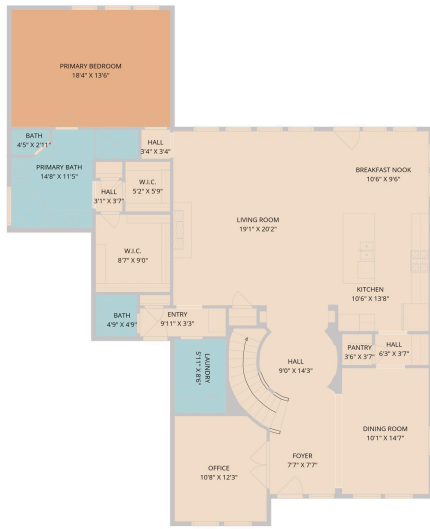

TWIST TOURS

TWIST TOURS

TWIST TOURS

© 2026 331 Enterprises, LLC. All rights reserved. This floor plan is an approximation of existing structures and features and is provided for convenience only with the permission of the seller. All measurements are approximate and not guaranteed to be exact or to scale. Buyer should confirm measurements using their own sources.