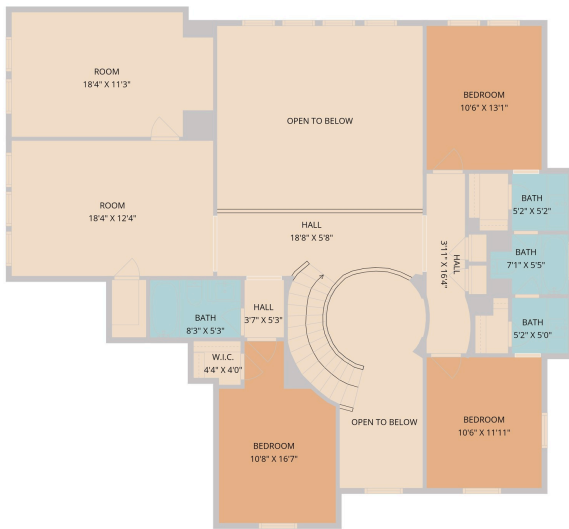

TWIST TOURS