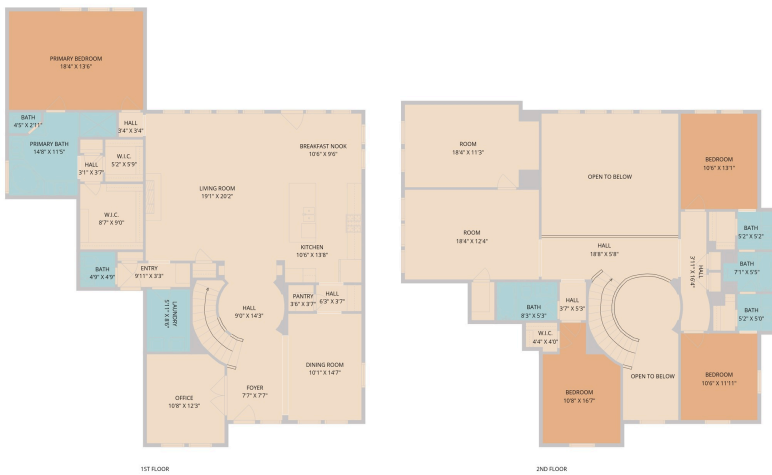

TWIST TOURS

TWIST TOURS