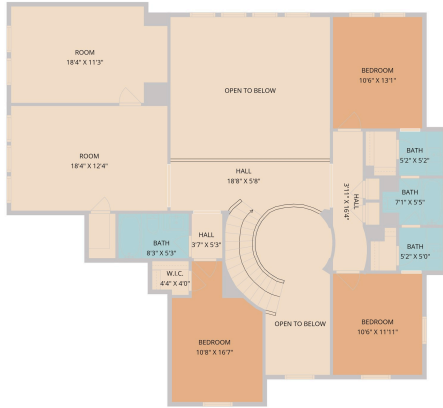

TWIST TOURS