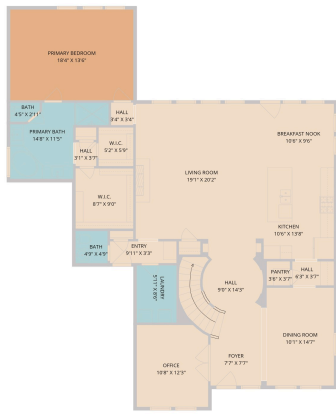

TWIST TOURS