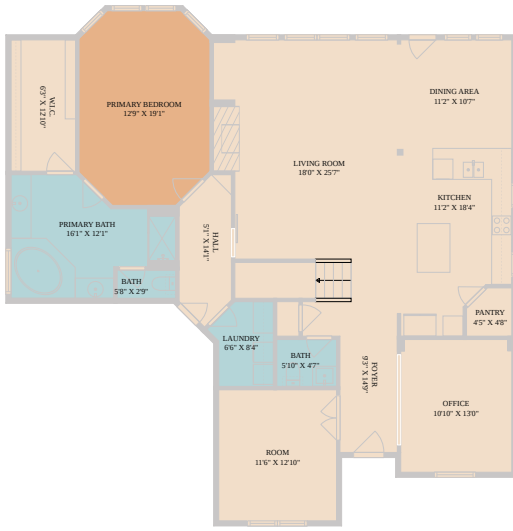

**TWIST
TOURS**

**TWIST
TOURS**

**TWIST
TOURS**

© 2026 331 Enterprises, LLC. All rights reserved. This floor plan is an approximation of existing structures and features and is provided for convenience only with the permission of the seller. All measurements are approximate and not guaranteed to be exact or to scale. Buyer should confirm measurements using their own sources.