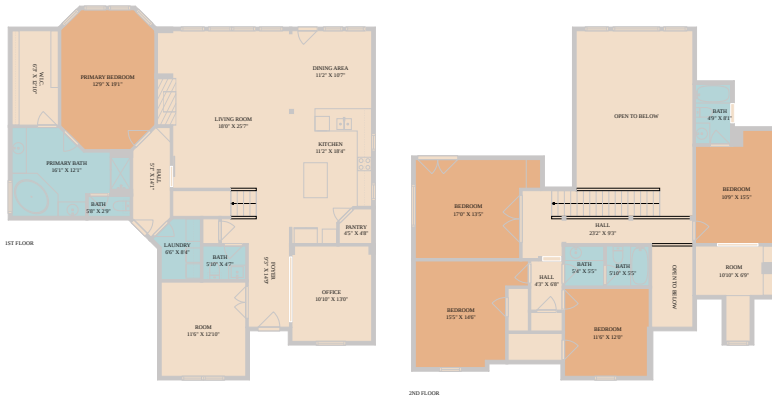

**TWIST
TOURS**

**TWIST
TOURS**