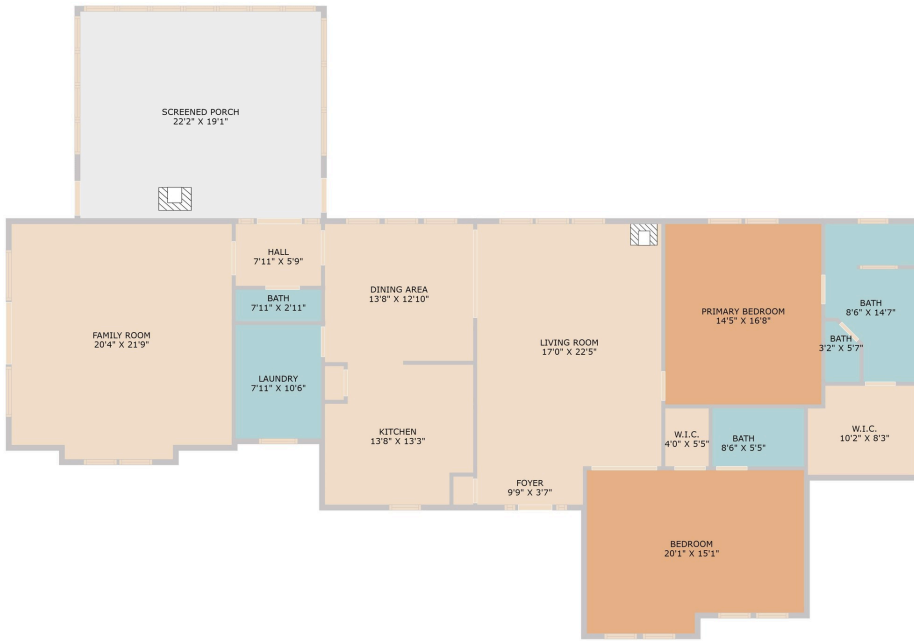

100 Prim Rose Road
Blanco, TX 78606

See online or with your mobile device:
<https://100primroseroad.mls.tours>

Floor Plan Created By Cubicasa App. Measurements Deemed Highly Reliable But Not Guaranteed.

TWIST
TOURS

© 2025 TBD. All rights reserved. This floor plan is an approximation of existing structures and features and is provided for convenience only with the permission of the seller. All measurements are approximate and not guaranteed to be exact or to scale. Buyer should confirm measurements using their own sources.