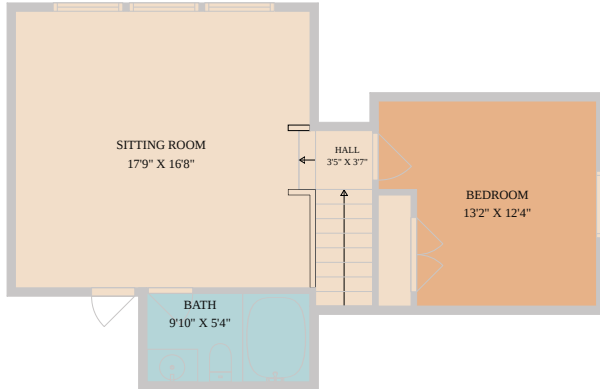

TWIST TOURS