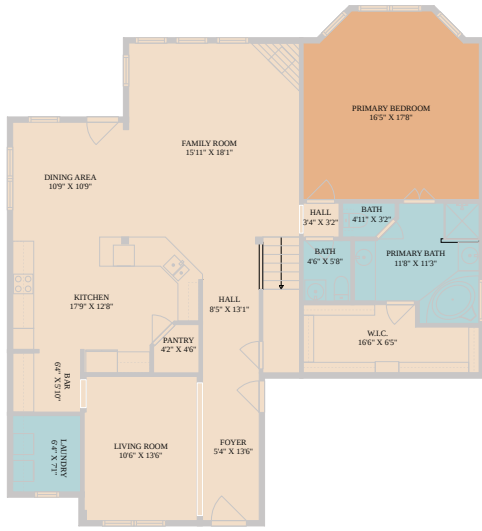

TWIST TOURS