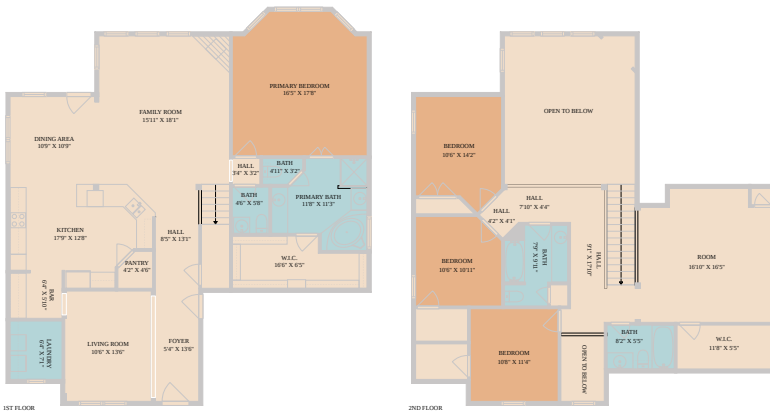

TWIST TOURS