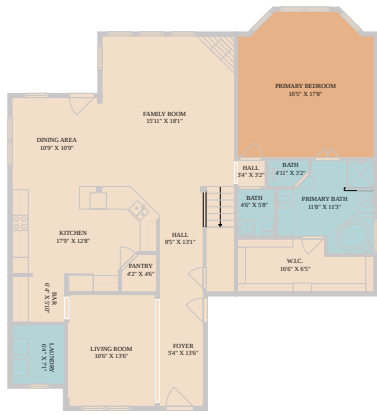

TWIST TOURS