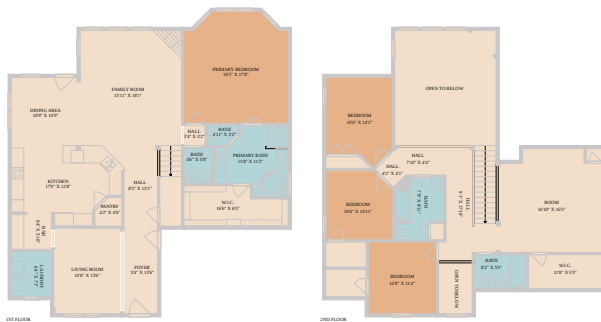

TWIST TOURS