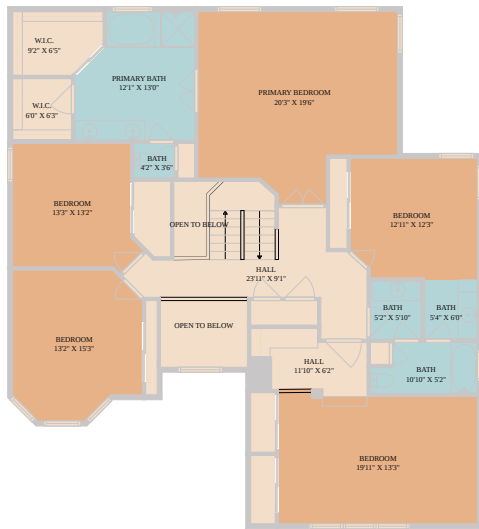

TWIST TOURS