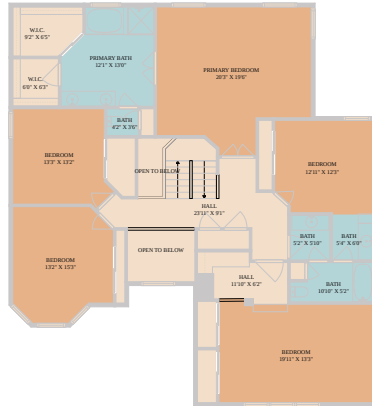

TWIST TOURS