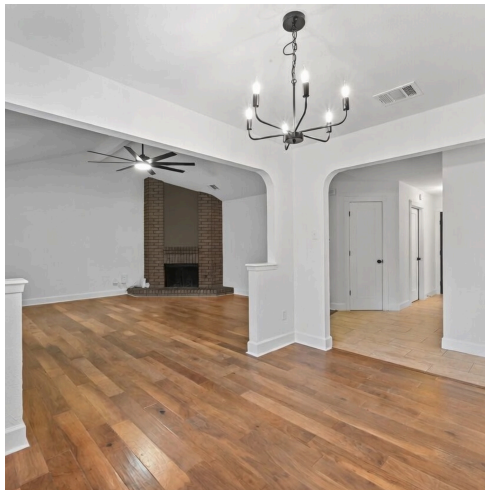

11508 Swearingen Drive
Austin, TX 78758

See online or with your mobile device:
<https://11508swearingendrive.mls.tours>

Charlie Pitkin

📞 512-333-0990

✉️ charlie@clearsailrealty.com

🌐 clearsailrealty.com