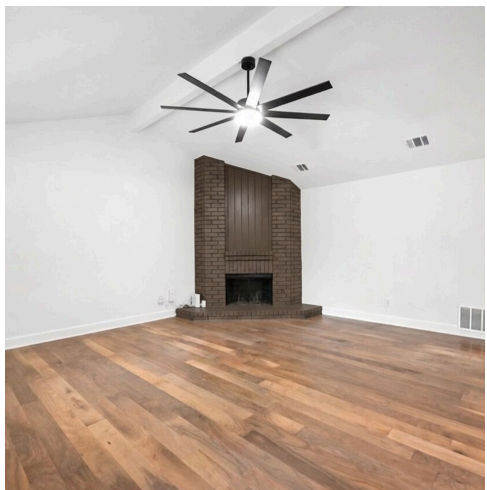

11508 Swearingen Drive
Austin, TX 78758

See online or with your mobile device:
<https://11508swearingendrive.mls.tours>

Charlie Pitkin

📞 512-333-0990

✉️ charlie@clearsailrealty.com

🌐 clearsailrealty.com