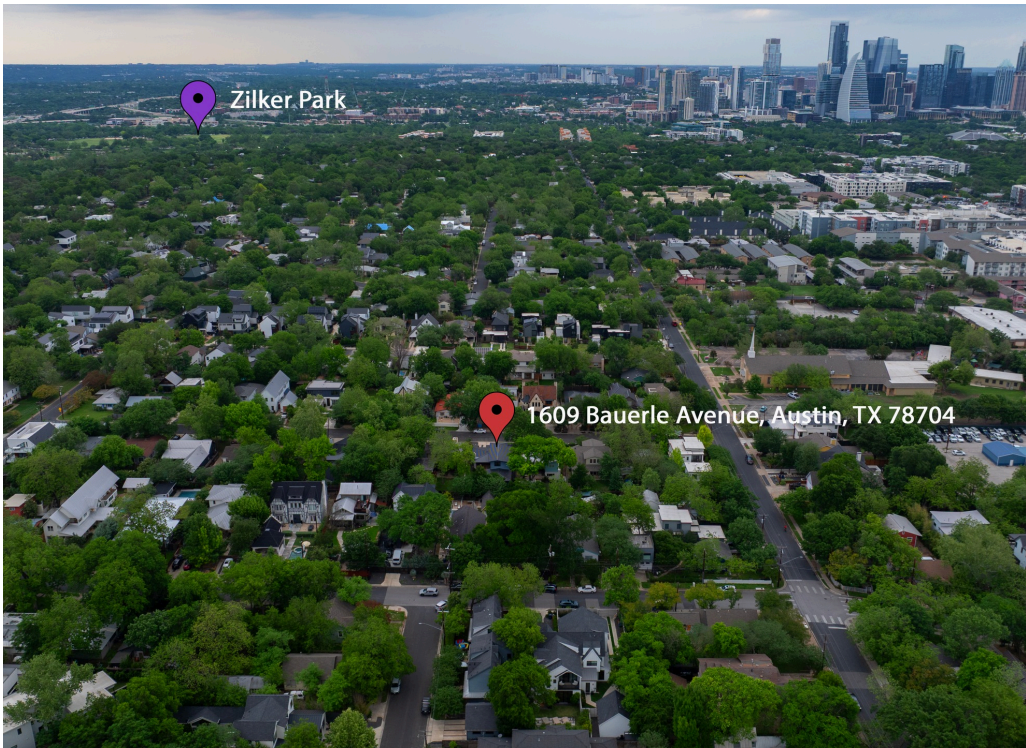

1609 Bauerle Avenue

Austin, TX 78704

See online or with your mobile device:
<https://1609bauerleavenue.mls.tours>

Robin Pickett

Realtor®

📞 312-948-9000

✉️ rpickett@kw.com

🌐 rpickett.kw.com/