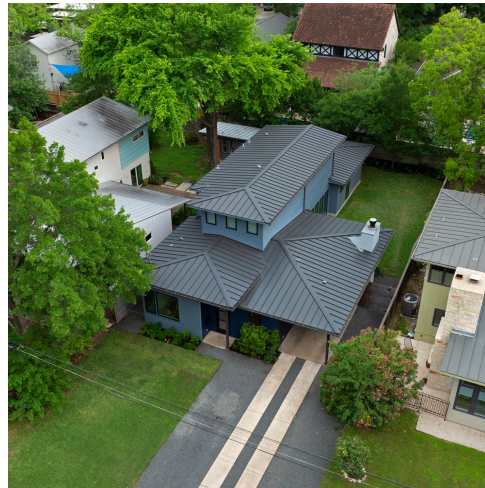

1609 Bauerle Avenue

Austin, TX 78704

See online or with your mobile device:
<https://1609bauerleavenue.mls.tours>

Robin Pickett

Realtor®

📞 312-948-9000

✉️ rpickett@kw.com

🌐 rpickett.kw.com/