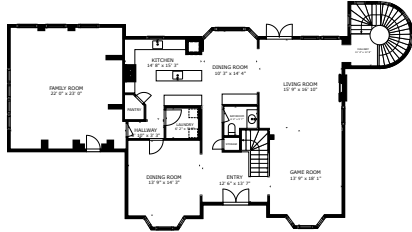

Lourdes Norton

📞 5124230601

✉️ lourdes@twinrealtygroup.com

🌐 www.twinrealtyandinteriors.com/

© 2025 TBD. All rights reserved. This floor plan is an approximation of existing structures and features and is provided for convenience only with the permission of the seller. All measurements are approximate and not guaranteed to be exact or to scale. Buyer should confirm measurements using their own sources.