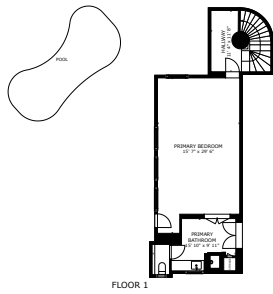

Lourdes Norton

📞 5124230601

✉️ lourdes@twinrealtygroup.com

🌐 www.twinrealtyandinteriors.com/

© 2025 TBD. All rights reserved. This floor plan is an approximation of existing structures and features and is provided for convenience only with the permission of the seller. All measurements are approximate and not guaranteed to be exact or to scale. Buyer should confirm measurements using their own sources.