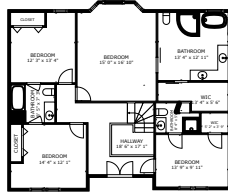

Lourdes Norton

📞 5124230601

✉️ lourdes@twinrealtygroup.com

🌐 www.twinrealtyandinteriors.com/

© 2025 TBD. All rights reserved. This floor plan is an approximation of existing structures and features and is provided for convenience only with the permission of the seller. All measurements are approximate and not guaranteed to be exact or to scale. Buyer should confirm measurements using their own sources.