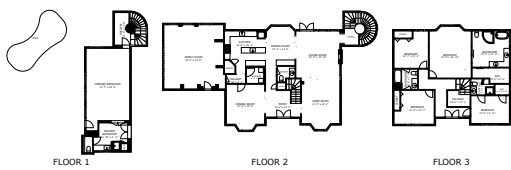

Lourdes Norton

📞 5124230601

✉️ lourdes@twinrealtygroup.com

🌐 www.twinrealtyandinteriors.com/

© 2025 TBD. All rights reserved. This floor plan is an approximation of existing structures and features and is provided for convenience only with the permission of the seller. All measurements are approximate and not guaranteed to be exact or to scale. Buyer should confirm measurements using their own sources.