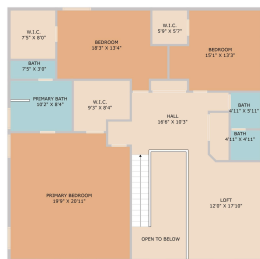

TWIST TOURS