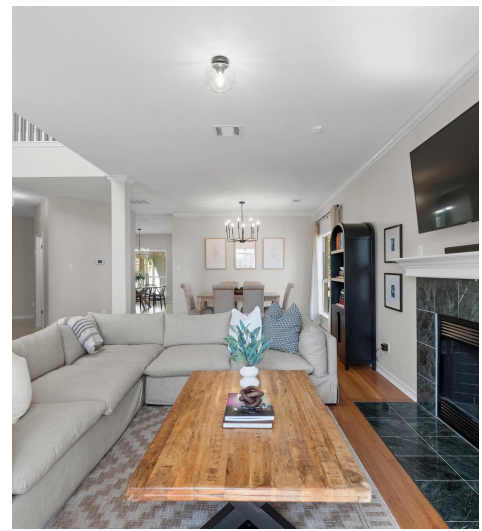

© 2025 TBD. All rights reserved. This floor plan is an approximation of existing structures and features and is provided for convenience only with the permission of the seller. All measurements are approximate and not guaranteed to be exact or to scale. Buyer should confirm measurements using their own sources.