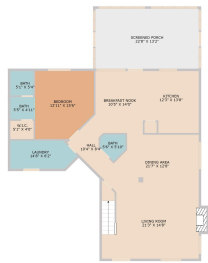

TWIST TOURS