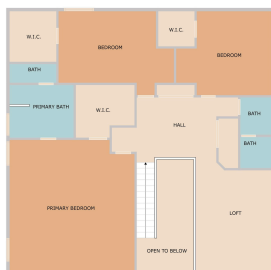

TWIST TOURS