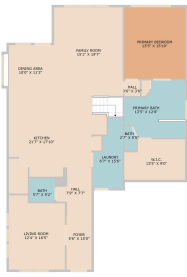

TWIST TOURS