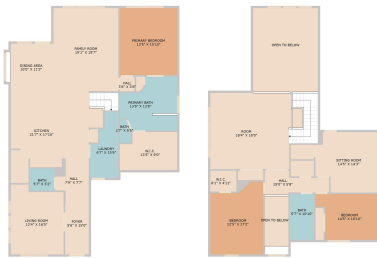

TWIST TOURS