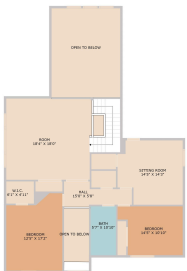

TWIST TOURS