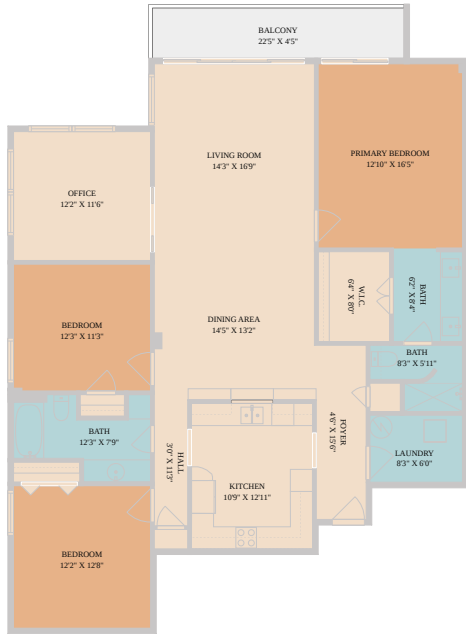

**TWIST
TOURS**

Jared West
Texas Real Estate Broker
☎ 512-296-0669
✉ west4re@gmail.com

© 2026 331 Enterprises, LLC. All rights reserved. This floor plan is an approximation of existing structures and features and is provided for convenience only with the permission of the seller. All measurements are approximate and not guaranteed to be exact or to scale. Buyer should confirm measurements using their own sources.