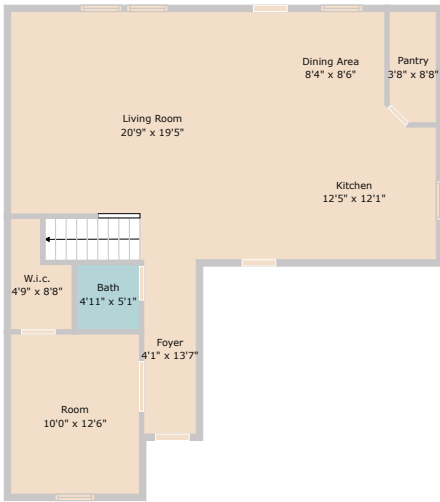

Floor 1

Clear Sail Crew

📞 512-333-0990

✉️ crew@clearsailrealty.com

🌐 clearsailrealty.com

© 2025 TBD. All rights reserved. This floor plan is an approximation of existing structures and features and is provided for convenience only with the permission of the seller. All measurements are approximate and not guaranteed to be exact or to scale. Buyer should confirm measurements using their own sources.