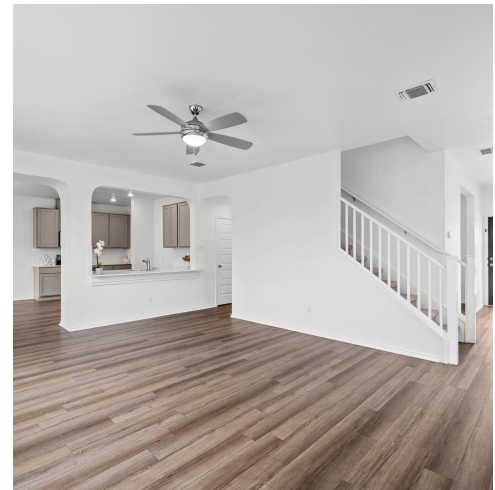

TWIST TOURS