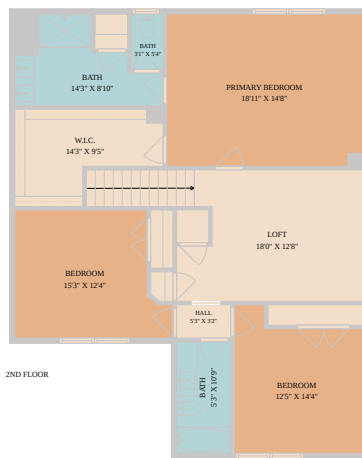

TWIST TOURS

TWIST TOURS

2ND FLOOR

TWIST TOURS

© 2026 331 Enterprises, LLC. All rights reserved. This floor plan is an approximation of existing structures and features and is provided for convenience only with the permission of the seller. All measurements are approximate and not guaranteed to be exact or to scale. Buyer should confirm measurements using their own sources.