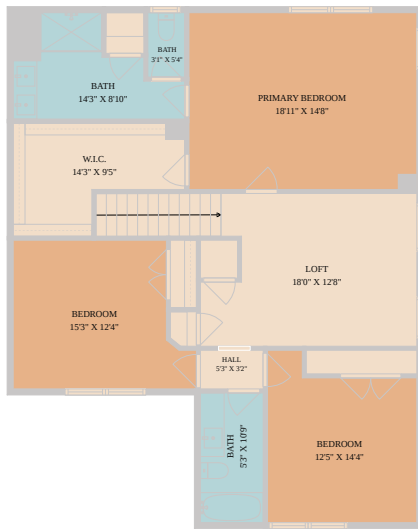

TWIST TOURS