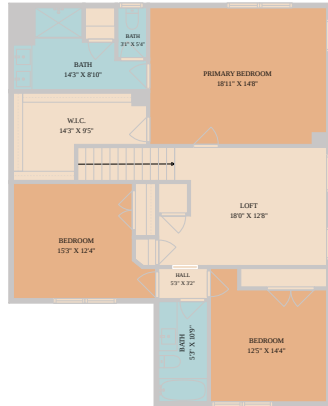

TWIST TOURS