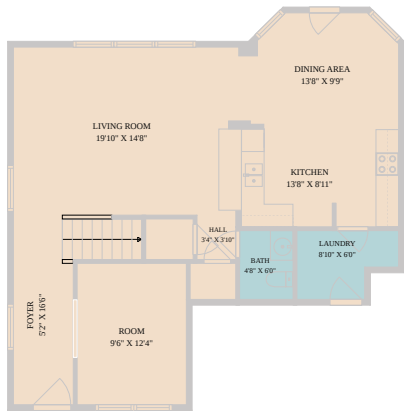

TWIST TOURS