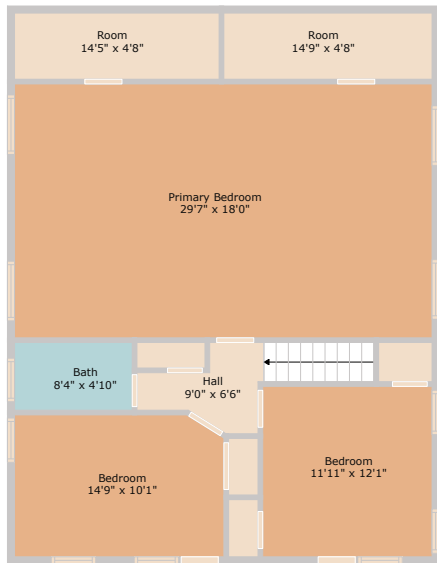

**TWIST
TOURS**

**TWIST
TOURS**

**TWIST
TOURS**

© 2025 TBD. All rights reserved. This floor plan is an approximation of existing structures and features and is provided for convenience only with the permission of the seller. All measurements are approximate and not guaranteed to be exact or to scale. Buyer should confirm measurements using their own sources.