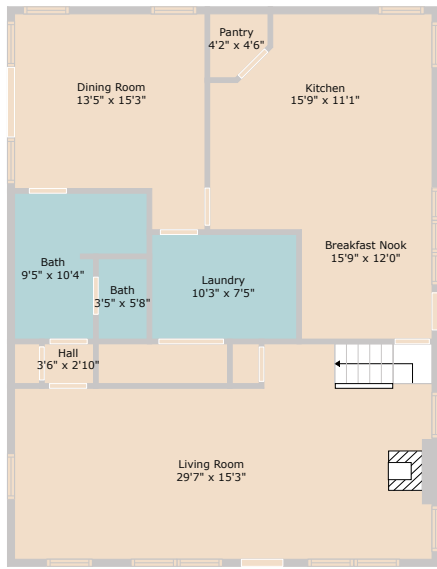

**TWIST
TOURS**

**TWIST
TOURS**

**TWIST
TOURS**

© 2025 TBD. All rights reserved. This floor plan is an approximation of existing structures and features and is provided for convenience only with the permission of the seller. All measurements are approximate and not guaranteed to be exact or to scale. Buyer should confirm measurements using their own sources.