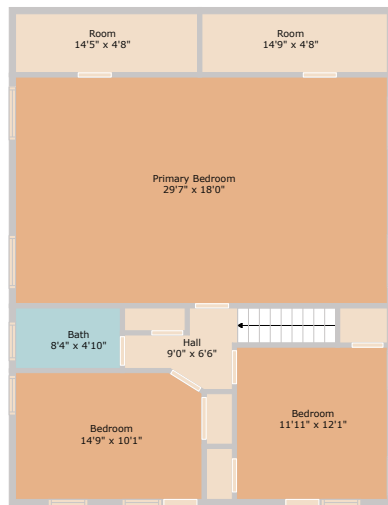

Floor 2

**TWIST
TOURS**

© 2025 TBD. All rights reserved. This floor plan is an approximation of existing structures and features and is provided for convenience only with the permission of the seller. All measurements are approximate and not guaranteed to be exact or to scale. Buyer should confirm measurements using their own sources.