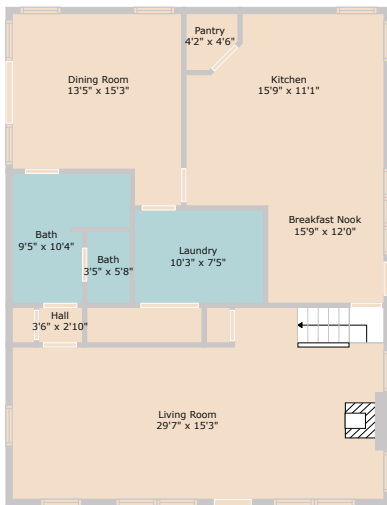

**TWIST
TOURS**

**TWIST
TOURS**

Floor 1