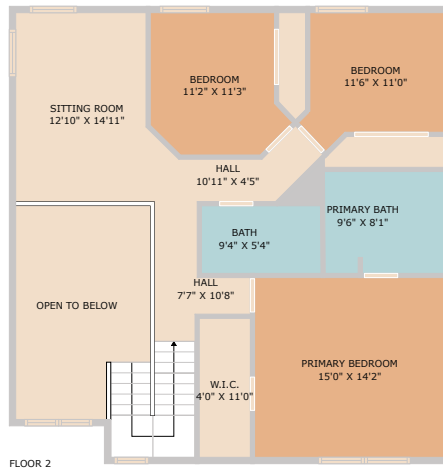

**TWIST
TOURS**

© 2025 TBD. All rights reserved. This floor plan is an approximation of existing structures and features and is provided for convenience only with the permission of the seller. All measurements are approximate and not guaranteed to be exact or to scale. Buyer should confirm measurements using their own sources.