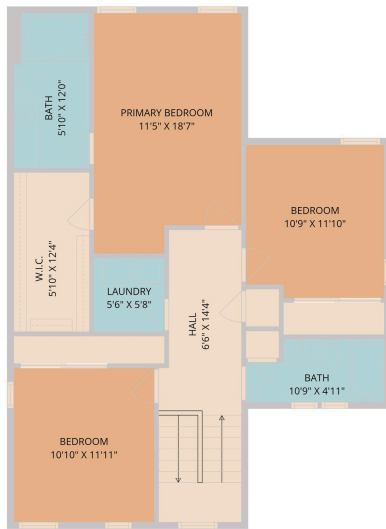

TWIST TOURS