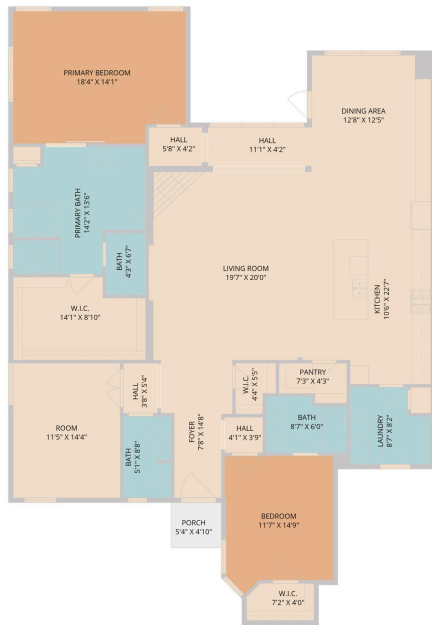

Hope Teel Colt

Team Leader

📞 903-641-3154

✉️ hopeteel@gmail.com

🌐 <https://www.hopelivesaustin.com>

© 2026 331 Enterprises, LLC. All rights reserved. This floor plan is an approximation of existing structures and features and is provided for convenience only with the permission of the seller. All measurements are approximate and not guaranteed to be exact or to scale. Buyer should confirm measurements using their own sources.