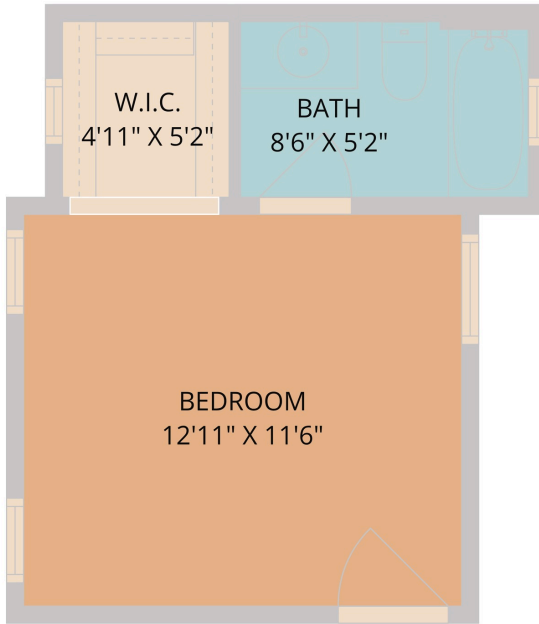

Hope Teel Colt

Team Leader

📞 903-641-3154

✉️ hopeteel@gmail.com

🌐 <https://www.hopelivesaustin.com>

© 2026 331 Enterprises, LLC. All rights reserved. This floor plan is an approximation of existing structures and features and is provided for convenience only with the permission of the seller. All measurements are approximate and not guaranteed to be exact or to scale. Buyer should confirm measurements using their own sources.